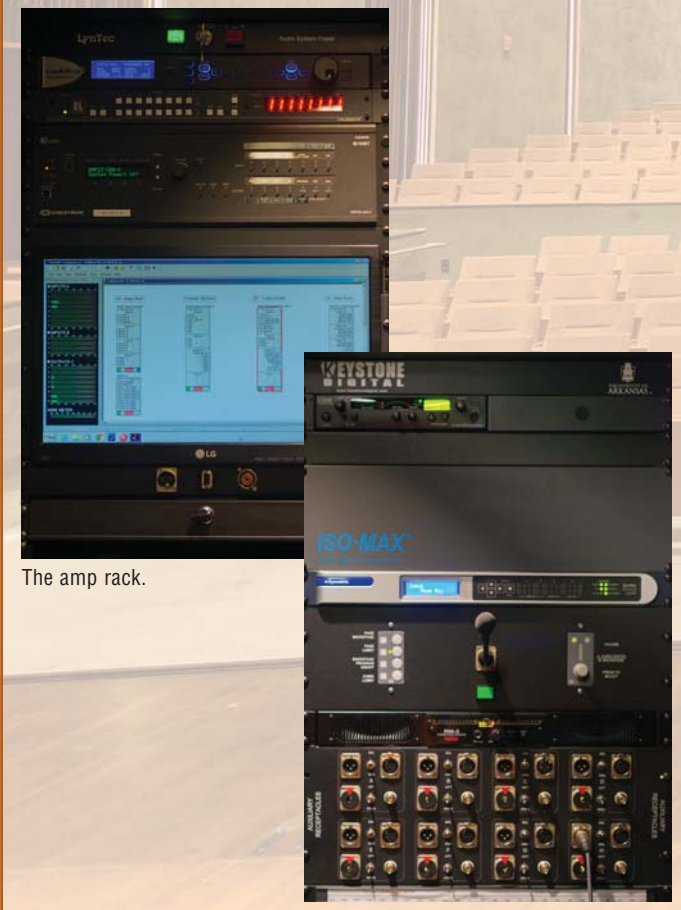

The main rack.

The amp rack.

Equipment

- 1 AAI 32MV2/MVJ-3T 2x32 video patch bay
- 5 AAI WEP-EO-C-26-N-2-D audio patch bays, 1/4 Maxi to 3-pin 2x26
- 4 AAI PCH-X patch cable holders
- 5 Ace Backstage 025BK mini stage pockets
- 1 AKG C414 XLII Stereoset stereo pair mic
- 4 Alcons RR12 full-range, point-source array modules
- 5 Alcons SR9 ultra-compact in-fill monitors
- 8 Alcons LR14/90 ultra-compact line array modules
- 10 Alcons LR14/120 ultra-compact line array modules
- 4 Alcons LR14 Bass ultra-compact line array bass modules
- 2 Alcons BQ211i 21" all-carbon cone high-output subwoofers
- 2 Alcons STGD14 stepless tilt adjusters, single pick-point
- 2 Alcons GRDRR12 fly grids for 2 RR12
- 4 Alcons Sentinel 10 10,000W amplified speaker controllers
- 1 Apple Mac Pro computer
- 1 Ashly LX-308B 8-input stereo line mixer, 1RU
- 1 ASUS VW199T-P 19" LED monitor, speakers
- 61 Atlas SD72W-KIT ceiling speaker kits
- 10 Atlas AT35-PA 35w volume controls
- 1 Avid Pro Tools 12
- 6 AVP WK-U216E2-Z 2U patch panels
- 2 beyerdynamic M88-TG dynamic mics
- 4 beyerdynamic M160 double ribbon mics, hyper cardioid
- 1 Chief MSMVPU medium fusion micro adjustable mount
- 8 Chief MTMU medium fusion micro adjustable tilt wall mounts
- 1 Chief VCMU large-format projector mount
- 6 Clear-Com RS-701 single-channel beltpacks
- 6 Clear-Com CC-300-X-4 single-ear headsets
- 2 Clear-Com HS-6 telephone handsets, XLR-4F
- 1 Clear-Com RM-704 4-channel remote station rack mount
- 2 Crestron DM-RMC-SCALER-C DigitalMedia 8G+ receiver, room controllers
- 2 Crestron DM-TX-401-C DigitalMedia 8G+ transmitters
- 1 Crestron DMPS3-300-C DigitalMedia presentation system
- 1 Crestron TSW-752-B 7" touchpanel
- 1 DiGiCo X-SD9-2P-D2-RP SD9 mixing surface w/1 D2-rack dual PSU
- 4 DiGiCo MOD-D2R-AES-0 D2 series AES/EBU output cards
- 1 DiGiCo UB-MADI-P package, 48 MADI to USB
- 1 Digital Projection Titan WUXGA Quad 2000-3D 20,000 lumen WUXGA projector
- 1 Digital Projection 105-613 4.16-6.96:1 lens
- 1 Draper Paragon V Custom TecVision XT1600 300" screen
- 1 Earthworks FMR600 23.5" cardioid podium mic
- 1 Earthworks PMM1 podium mount for FlexMics
- 1 Earthworks PM40 piano condenser mic
- 2 EAW UB12Si full-range compact speakers
- 2 Electro-Voice RE20 dynamic cardioid mics
- 1 Extron MDA 3V composite video DA
- 1 Extron XPA 2003C-70V 3-channel 70V amp
- 3 Fostex RM-2 rackmount audio monitor, 1U
- 4 FSR FL-600P 4" floor boxes w/solid cover
- 6 FSR PWB-100 flatpanel wall boxes
- 1 Gator GR-6S 6U rack case
- 4 HP 1810-8G-V2 8-port 10/100/1000 managed switches
- 3 HP 1810-24G-V2 24-port 10/100/1000 managed switches
- 6 Hubbell P6E24U 24-port Cat6 patch panels
- 12 JBL Professional Control 47HC 6.5" premium high-ceiling speakers
- 3 JBL Professional Control 24CT 4" ceiling speakers
- 4 Jensen DIN-PB isolation transformers
- 10 K&M 25910-577-55 mic stands, 11", boom 21"